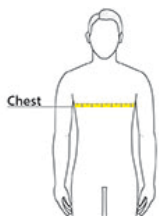

BELLA+CANVAS.

BELLA+CANVAS® Unisex Heavyweight Garment-Dyed Tee. BC4810GD

PRODUCT MEASUREMENTS

	XS	S	M	L	XL	2XL	3XL	4XL
Body Length at Back	26 3/4	27 3/4	28 3/4	29 3/4	30 3/4	31 3/4	32 3/4	33 3/4
Chest	18 3/4	19 3/4	20 3/4	22 3/4	24 3/4	26 3/4	28 3/4	30 3/4

Body Length at Back: Measured from high point shoulder to finished hem at back.

Chest: Measured across the chest one inch below armhole when laid flat.

SIZE CHARTS

	XS	S	M	L	XL	2XL	3XL	4XL
Chest	31-34	34-37	38-41	42-45	46-49	50-53	54-57	58-61

HOW TO MEASURE

CHEST

Measure under the arm and around the fullest part of the chest with arms down, keeping tape horizontal.

SPEC SHEET + MEASUREMENTS

BELLA+CANVAS.

BELLA+CANVAS® Unisex Heavyweight Garment-Dyed Tee. BC4810GD