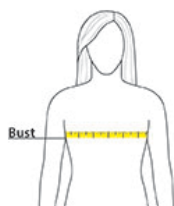

The North Face® Women's Ambition 1/4-Zip. NF0A8ENQ

PRODUCT MEASUREMENTS

	S	M	L	XL	2XL
Size	4/6	8/10	12/14	16/18	20/22
Body Length at Back	24 1/2	25 1/8	25 7/8	26 5/8	28 1/8
Bust	18 3/4	20 1/4	21 3/4	23 1/2	25 1/4
Sleeve Length from Center Back	33	33 1/2	34	34 1/2	35

Body Length at Back: Measured from high point shoulder to finished hem at back.

Bust: Measured across the chest one inch below armhole when laid flat.

Sleeve Length from Center Back: Measure from Center Back neck to shoulder point to sleeve hem.

SIZE CHARTS

	S	M	L	XL	2XL
Size	4/6	8/10	12/14	16/18	20/22
Bust	33-35	36-38	39-41	42-44	45-48

SPEC SHEET + MEASUREMENTS

The North Face® Women's Ambition 1/4-Zip. NF0A8ENQ

HOW TO MEASURE

BUST

Measure under the arm and around the fullest part of the bust with arms down, keeping tape horizontal.